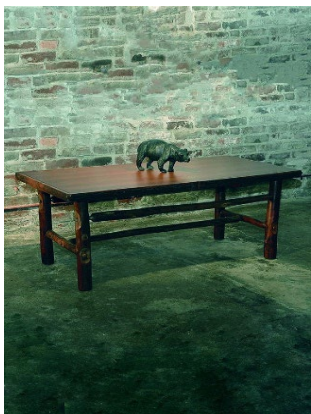

214 CRAFT COCKTAIL TABLE

DIMENSIONS:

Width 49" - Depth 25" - Height 20-1/2"

Weight: 65 lbs.

$882

Table comes standard with pine veneer top with hickory edge banding.