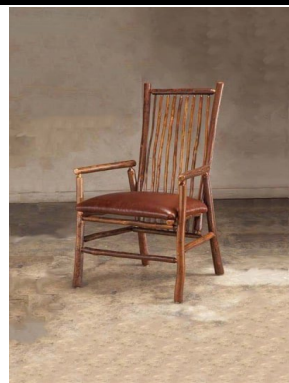

	Fabric	Leather
1 Seat	1 yd.	13 sq. ft.
2 Seats	1 yd.	25 sq. ft.

Gr10	Gr20/ COM	Gr30	Gr40	Gr50	Gr60	Lthr	Gr90	Gr100
\$653	\$689	\$724	\$760	\$796	\$831	\$867	\$903	\$938

622 LOFT ARM CHAIR

DIMENSIONS:

Width 24" - Depth 26" - Height 43"