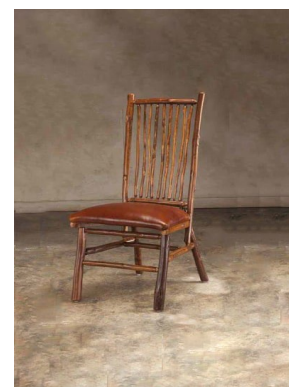

623 LOFT SIDE CHAIR

DIMENSIONS:

Width 19" - Depth 26" - Height 43"

Seat: Width 19" - Depth 18" - Height 18"

Weight: 30 lb.

COM Requirements

	Fabric	Leather
Seat	1 yd.	13 sq. ft.

Gr10	Gr20/ COM	Gr30	Gr40	Gr50	Gr60	Lthr	Gr90	Gr100
$492	$528	$564	$599	$635	$671	$706	$742	$778