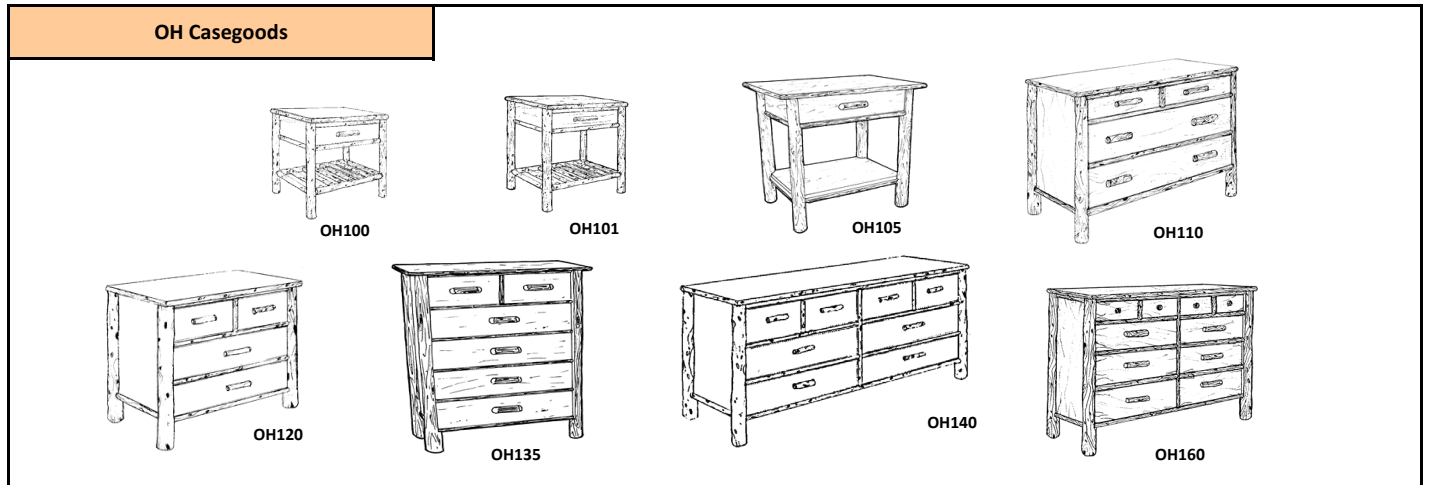

Casegoods & Cabinetry - Bedroom

Item Number	Description & Dimensions	OV/PV	PO/PP WV/CV	PW/PC AB/PB	Notes & Options
OH100 - Small Nightstand	Nightstand w/Spoke Shelf 25W x 19D x 22H	$571	$623	$737	The OH Casegoods Collection includes 5-piece drawer construction and soft-close drawer glides. Phoenix Trim and Wagon Wheel Gallery options are still available. Call for details and pricing.
OH101 - Tall Nightstand	Nightstand w/Spoke Shelf 25W x 19D x 28H	$621	$673	$785	
OH105 - Nightstand	Nightstand w/Lower Shelf 30W x 21D x 28H	$673	$773	$877	
OH110 - Dresser	4-Drawer Dresser 48W x 21D x 32H	$1,438	$1,853	$2,055	
OH120 - Bachelor's Chest	3-Drawer Bachelor's Chest 36W x 21D x 32H	$1,020	$1,316	$1,454	
OH135 - 5-Drawer Chest	5-Drawer Chest 36W x 21D x 48H	$1,484	$2,313	$2,544	
OH140 - Double Dresser	6-Drawer Double Dresser 67W x 21D x 32H	$1,731	$2,233	$2,467	
OH160 - Mule Chest	8-Drawer Mule Chest 67W x 21D x 40H	$2,089	$2,724	$3,001