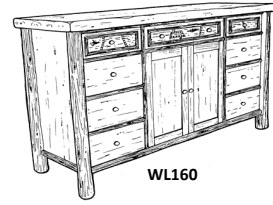

Casegoods & Cabinetry - Bedroom

Woodland Casegoods

WLN100

WLN105

WL135

WL160

Item Number	Description & Dimensions	OV/PV	PO/PP WV/CV	PW/PC AB/PB	Notes & Options
WLN100	Woodland Nightstand 27W x 19D x 30H	\$729	\$821	\$972	The Woodland Casegoods Collection includes 5-piece drawer construction and soft-close drawer glides. Woven rawhide shelf and birch accents are standard. Tops are 1.5 thick. WL160: Two Rollout Sweater Drawers are Standard.
WLN105	Woodland Bedside Chest 27W x 19D x 30H	\$972	\$1,053	\$1,250	
WL135	Woodland 5-Drawer Chest 36W x 23D x 48H	\$1,557	\$2,102	\$2,657	
WL160	Woodland Mule Chest 67W x 23D x 38H	\$2,064	\$2,513	\$3,156	