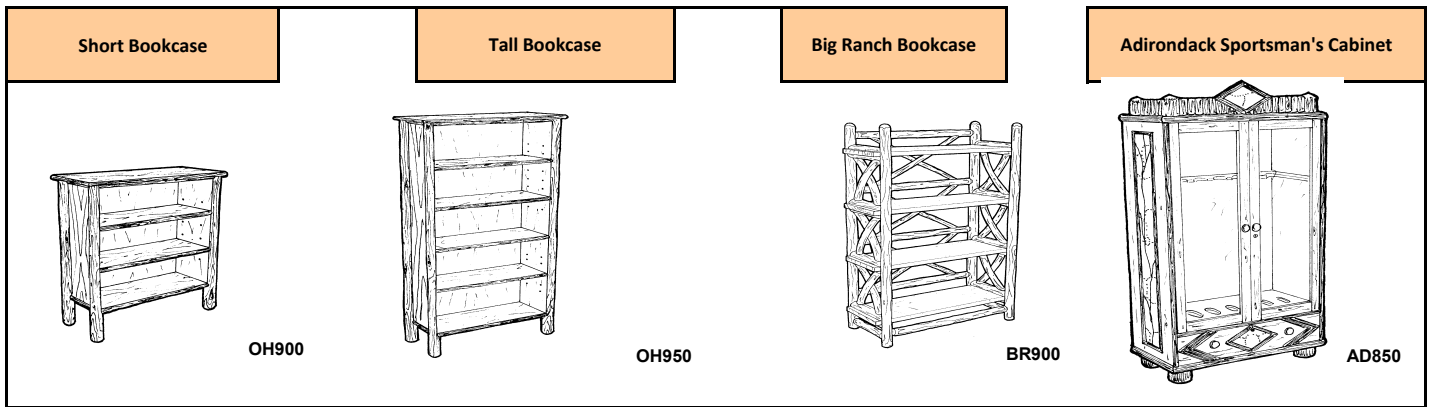

Casegoods & Cabinetry - Other

Item Description	Dimensions	OV/PV	PO/PP WV/CV	PW/PC AB/PB	Notes & Options
OH900 - Short Classic	38W x 16D x 32H	$821	$1,068	$1,403	Optional Wagon Wheel Gallery add 6" to height. Call for pricing.
OH950 - Tall Classic	37W x 16D x 72H	$1,371	$1,781	$2,372	
BR900 - Big Ranch Bookcase	36W x 16D x 51H	$1,433	$1,720	$1,842	Includes three glass shelves, gun and rod racks and two interior lights.
AD850 - Adirondack Sportman's Cabinet	35W x 17D x 65H	$2,530	$2,910	$3,335	

OV=Oak Veneer WV=Walnut Veneer	PV=Pine Veneer CV=Cherry Veneer	PC=Solid Cherry PP=Solid Pine	PO=Solid Oak PW=Pioneer(solid) Walnut	AB=Aged Barnwood PB=Pioneer Barnwood	WAL=Live Edge Walnut CHY=Live Edge Cherry