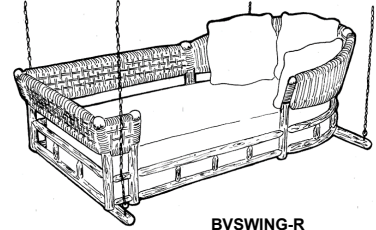

Ranger Daybed										
										Only available OV/PV/HV Available in TB/RB Available in any finish
Item Number	COM Yardage	Gr10	Gr20/COM	Gr30	Gr40	Gr50	Gr60	Lthr	Gr90/Gr100	Notes & Options
Ranger Daybed 87W x 44D x 36H	Seat 8.0	\$1,830	\$1,947	\$2,064	\$2,188	\$2,319	\$2,458	\$2,606	\$2,762	
*	Back 4.0	\$670	\$713	\$759	\$807	\$859	\$914	\$973	\$1,031	

increase 6%

Beds - Specialty Beds

Indoor - Broadview
Swinging Bed

BWSWING-L
Hoop on Left

BWSWING - Broadview Swinging Buck Bed

Includes 5" thick contoured mattress with zippered cover. Pillows are sold separately. Also includes four 10' long black powder coated heavy duty chains, and all associated hardware other than hooks. Customer is responsible for providing and hanging hooks from sturdy and properly supported beams or posts. The swing when empty weighs approximately 250 pounds, so customer's hooks should be able to withstand 500-1000 pounds.

BWSWING-R
Hoop on Right

Broadview Swinging Bed	COM Yardage	Gr10	Gr20/ COM	Gr30	Gr40	Gr50	Gr60	Lthr	Gr90/ Gr100	Notes & Options
BWSWING 85L x 52D x 27H	8.00	\$3,293	\$3,454	\$3,615	\$3,775	\$4,257	\$4,418	N/A	\$6,024	Weave Options: OC, WS, VW
24" Pillow (each)	1.00	\$89	\$102	\$115	\$128	\$140	\$153	N/A	\$191	Pillows sold separately
20" Pillow (each)	1.00	\$83	\$89	\$102	\$115	\$128	\$140	N/A	\$179	
18" Pillow (each)	1.00	\$83	\$89	\$102	\$115	\$128	\$140	N/A	\$179	