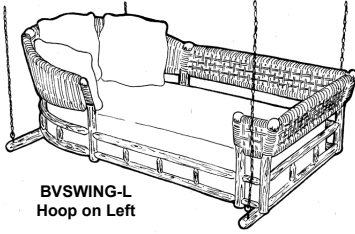

Beds - Specialty Beds

Indoor - Broadview
Swinging Bed

BWSWING-L
Hoop on Left

BWSWING - Broadview Swinging Buck Bed

Includes 5" thick contoured mattress with zippered cover. Pillows are sold separately. Also includes four 10' long black powder coated heavy duty chains, and all associated hardware other than hooks. Customer is responsible for providing and hanging hooks from sturdy and properly supported beams or posts. The swing when empty weighs approximately 250 pounds, so customer's hooks should be able to withstand 500-1000 pounds.