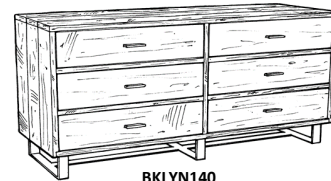

BKLYN140

Item Number	Description & Dimensions	Reclaimed	Notes & Options
BKLYN100	Brooklyn Reclaimed Nightstand 24W x 18D x 24H	$442	Available Only in Solid Brooklyn Reclaimed Wood Finish featuring black metal bases, accents and drawer pulls.
BKLYN110	Brooklyn Reclaimed 3-Drawer Dresser 32W x 21D x 30H	$971	
BKLYN140	Brooklyn Reclaimed 6-Drawer Double Dresser 64W x 21D x 30H	$1,568	

OV=Oak Veneer WV=Walnut Veneer	PV=Pine Veneer CV=Cherry Veneer	PC=Solid Cherry PP=Solid Pine	PO=Solid Oak PW=Pioneer(solid) Walnut	AB=Aged Barnwood PB=Pioneer Barnwood	WAL=Live Edge Walnut CHY=Live Edge Cherry