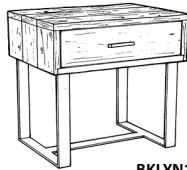

Brooklyn Reclaimed Casegoods

BKLYN100