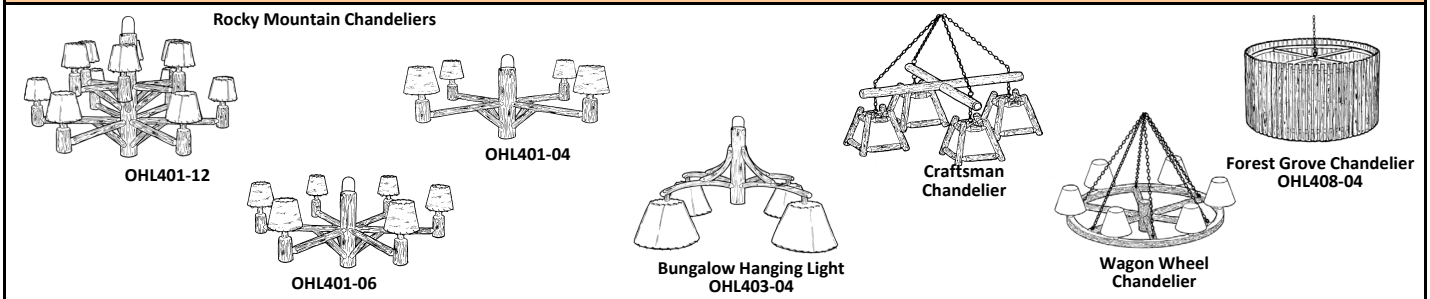

Lighting

CHANDELIERS & HANGING LIGHTS

Item Number & Description	Dimensions	Shade Size	Weight	Laced Mocha Laced Buckskin	Mica	Notes & Options
OHL401-12 Rocky Mountain 12-Light Chandelier	40D x 26H	Round 4.5x6x5	28 lbs.	$1,257	$1,828	Rocky Mountain Chandeliers are designed to use candelabra-style bulbs with a maximum wattage of 40W. UL/ULC Listed.
OHL401-06 Rocky Mountain 6-Light Chandelier	40D x 18H	Round 5x8x6.5	17 lbs.	$732	$1,031	
OHL401-04 Rocky Mountain 4-Light Chandelier	40D x 18H	Round 5x8x6.5	10 lbs.	$551	$755	
OHL403-04 40" Bungalow Hanging Light	40D x 16H	Round UNO 5x10x8	11lbs.	$710	$1,168	Bungalow Hanging Lights and Craftsman Chandelier use four standard bulbs with a maximum wattage of 60W. UL/ULC Listed.
OHL406-04 Craftsman 4-Light Chandelier	40D x 19H	Handcrafted Mica	32 lbs.	N/A	$1,883	
OHL407-06 Wagon Wheel 6-Light Chandelier	40D x 10H	Round 4x7x6	25 lbs.	$1,362	$2,220	Uses 6 candelabra-style bulb, 40W maximum. UL/ULC Listed
OHL408-04 Forest Grove Chandelier	36D x 18H	No Shade	55 lbs.	$1,804		Requires 4 standard bulbs with a maximum wattage of 60W. UL/ULC Listed.