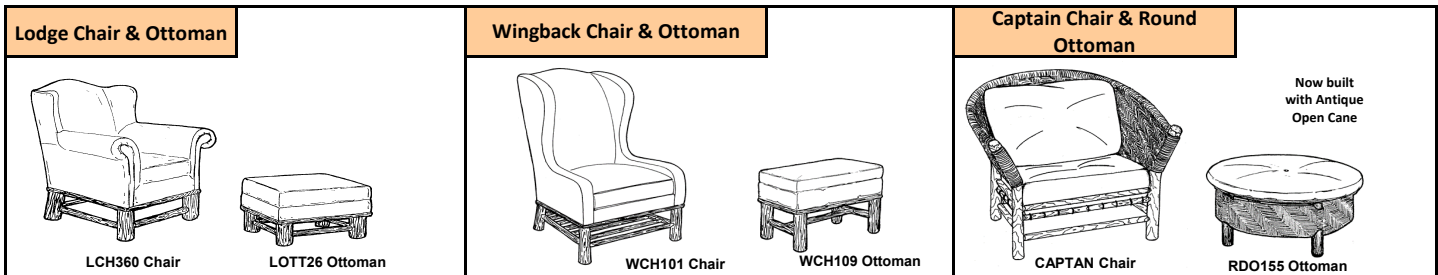

Lodge Chair & Ottoman	Description & Dimensions	COM Yardage	Gr10	Gr20/COM	Gr30	Gr40	Gr50	Gr60	Lthr	Gr90	Gr100
LCH360 - Chair	36W x 32D x 36H Seat: 21W x 20D x 20H	8.25	$1,589	$1,765	$1,909	$2,004	$2,162	$2,190	$2,601	$2,786	$3,343
LOTT26 - Ottoman	26W x 19D x 16H	2.25	$706	$742	$760	$1,006	$1,094	$1,201	$1,376	$1,442	$1,641

When mixing fabrics/leathers take the average or call

Wingback Chair & Ottoman	Description & Dimensions	COM Yardage	Gr10	Gr20/COM	Gr30	Gr40	Gr50	Gr60	Lthr	Gr90	Gr100
WCH101 - Chair	34W x 37D x 48H Seat: 24W x 24D x 18H	8.25	$1,589	$1,765	$1,909	$2,004	$2,162	$2,190	$2,601	$2,786	$3,343
WCH109 - Ottoman	26W x 19D x 16H	2.25	$706	$742	$760	$1,006	$1,094	$1,201	$1,376	$1,442	$1,641

When mixing fabrics/leathers take the average or call

Captain Chair & Round Ottoman	Description & Dimensions	COM Yardage	Gr10	Gr20/COM	Gr30	Gr40	Gr50	Gr60	Lthr	Gr90	Gr100
CAPTAN - Chair	38W x 32D x 36H Seat: 27W x 24D x 18H	4.00	$2,129	$2,178	$2,261	$2,449	$2,160	$2,311	$2,449	$2,529	$2,769
RDO155 - Ottoman	32W x 32D x 16H	1.50	$1,476	$1,498	$1,544	$1,658	$1,473	$1,483	$1,531	$1,566	$1,670

NEW Captain's Chairs - Antique Open Cane is standard