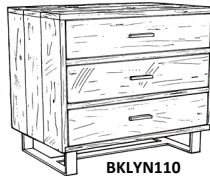

Casegoods & Cabinetry - Bedroom

Woodland Casegoods

Item Number	Description & Dimensions	OV/PV	PO/PP WV/CV	PW/PC AB/PB	Notes & Options
WLN100	Woodland Nightstand 27W x 19D x 30H	$729	$821	$972	The Woodland Casegoods Collection includes 5-piece drawer construction and soft-close drawer glides. Woven rawhide shelf and birch accents are standard. Tops are 1.5 thick. WL160: Two Rollout Sweater Drawers are Standard.
WLN105	Woodland Bedside Chest 27W x 19D x 30H	$972	$1,053	$1,250	
WL135	Woodland 5-Drawer Chest 36W x 23D x 48H	$1,557	$2,102	$2,657	
WL160	Woodland Mule Chest 67W x 23D x 38H	$2,064	$2,513	$3,156	

Old Timber Casegoods

Item Number	Description & Dimensions	Reclaimed	Notes & Options
OT100	Nightstand 24W x 17D x 28H	$546	Old Timber Casegoods are made with reclaimed timbers from barns across the American Midwest. Clear coat finish is standard, however, Puritan, Rustic, or Centennial Finish can be applied at no extra charge. Casegoods include heavy-duty, full extension drawer slides and five piece drawer construction.
OT110	Dresser 39W x 22D x 32H	$1,090	
OT135	5-Drawer Chest 39W x 22D x 48H	$1,383	

Brooklyn Reclaimed Casegoods

BKLYN110

Item Number	Description & Dimensions	Reclaimed	Notes & Options
BKLYN100	Brooklyn Reclaimed Nightstand 24W x 18D x 24H	$442	Available Only in Solid Brooklyn Reclaimed Wood Finish featuring black metal bases, accents and drawer pulls.
BKLYN110	Brooklyn Reclaimed 3-Drawer Dresser 32W x 21D x 30H	$971	
BKLYN140	Brooklyn Reclaimed 6-Drawer Double Dresser 64W x 21D x 30H	$1,568	

OV=Oak Veneer WV=Walnut Veneer	PV=Pine Veneer CV=Cherry Veneer	PC=Solid Cherry PP=Solid Pine	PO=Solid Oak PW=Pioneer(solid) Walnut	AB=Aged Barnwood PB=Pioneer Barnwood	WAL=Live Edge Walnut CHY=Live Edge Cherry