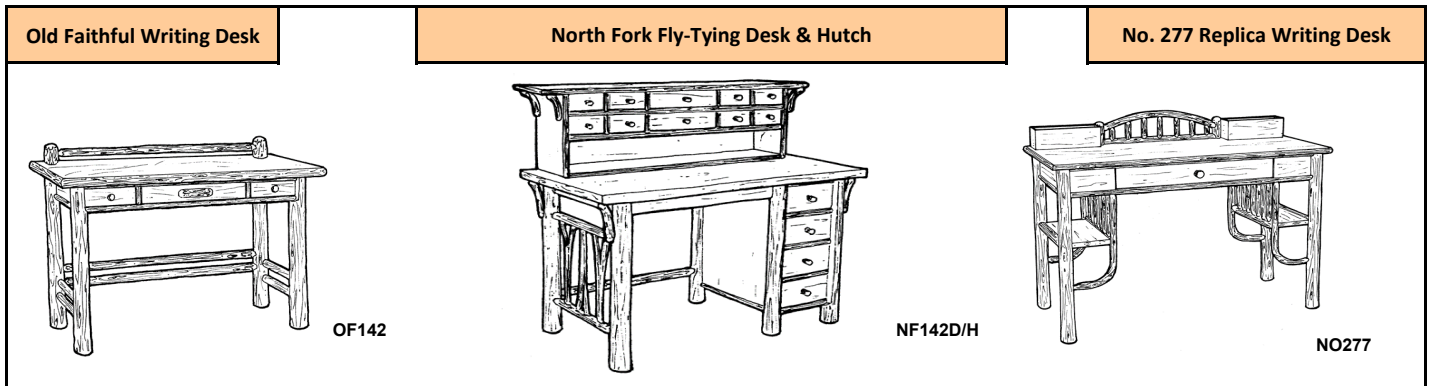

Casegoods & Cabinetry - Other

Item Description	Description & Dimensions	OV/PV	PO/PP WV/CV	PW/PC AB/PB	Notes & Options
OF142 - Desk	42W x 24D x 30H	$857	$1,000	$1,214	Gallery adds 4" to Height. One Drawer.
NF142D - Desk Only	48W x 24D x 30H	$1,000	$1,142	$1,428	Desk and Hutch are sold separately. Desk has four drawers, Hutch has 10 drawers.
NF142H - Hutch Only	48W x 8D x 16H	$714	$857	$1,000	
NO277 - Desk	48W x 21D x 30H	$1,142	$1,285	$1,428	Based on 1920's & 30's Desk. Gallery adds 6" to height.