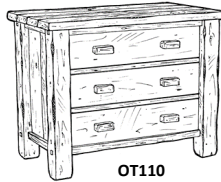

Casegoods & Cabinetry - Bedroom

Woodland Casegoods

Item Number	Description & Dimensions	OV/PV	PO/PP WV/CV	PW/PC AB/PB	Notes & Options
WLN100	Woodland Nightstand 27W x 19D x 30H	$729	$821	$972	The Woodland Casegoods Collection includes 5-piece drawer construction and soft-close drawer glides. Woven rawhide shelf and birch accents are standard. Tops are 1.5 thick. WL160: Two Rollout Sweater Drawers are Standard.
WLN105	Woodland Bedside Chest 27W x 19D x 30H	$972	$1,053	$1,250	
WL135	Woodland 5-Drawer Chest 36W x 23D x 48H	$1,557	$2,102	$2,657	
WL160	Woodland Mule Chest 67W x 23D x 38H	$2,064	$2,513	$3,156	

Old Timber Casegoods

OT110

Item Number	Description & Dimensions	Reclaimed	Notes & Options
OT100	Nightstand 24W x 17D x 28H	$546	Old Timber Casegoods are made with reclaimed timbers from barns across the American Midwest. Clear coat finish is standard, however, Puritan, Rustic, or Centennial Finish can be applied at no extra charge. Casegoods include heavy-duty, full extension drawer slides and five piece drawer construction.
OT110	Dresser 39W x 22D x 32H	$1,090	
OT135	5-Drawer Chest 39W x 22D x 48H	$1,383	

Brooklyn Reclaimed Casegoods

Item Number	Description & Dimensions	Reclaimed	Notes & Options
BKLYN100	Brooklyn Reclaimed Nightstand 24W x 18D x 24H	$442	Available Only in Solid Brooklyn Reclaimed Wood Finish featuring black metal bases, accents and drawer pulls.
BKLYN110	Brooklyn Reclaimed 3-Drawer Dresser 32W x 21D x 30H	$971	
BKLYN140	Brooklyn Reclaimed 6-Drawer Double Dresser 64W x 21D x 30H	$1,568	

OV=Oak Veneer WV=Walnut Veneer	PV=Pine Veneer CV=Cherry Veneer	PC=Solid Cherry PP=Solid Pine	PO=Solid Oak PW=Pioneer(solid) Walnut	AB=Aged Barnwood PB=Pioneer Barnwood	WAL=Live Edge Walnut CHY=Live Edge Cherry