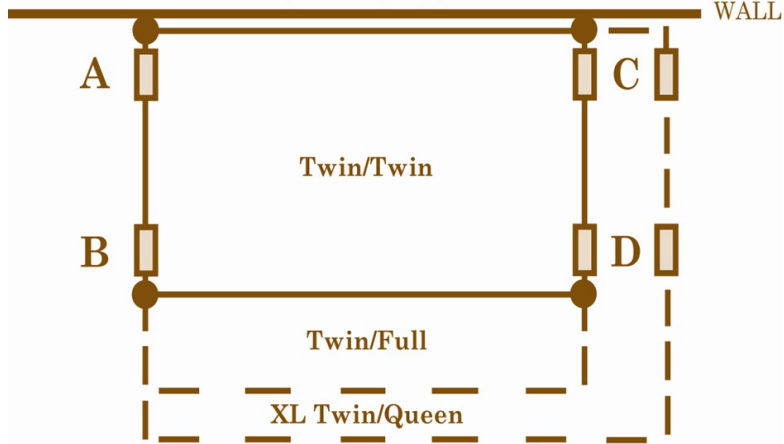

Beds - Specialty Beds

All Old Hickory Bunk Beds include a Built-In Ladder. Please indicate A, B, C, or D ladder location. See Diagram.
All Old Hickory Bunk Beds meet or exceed all Government safety standards (ASTM F1427-07 and 16 CFR Parts 1213/1513).
All Bunk Beds include bunky boards for upper and lower bunks for all sizes. All rails are made of hickory or oak.

Bunk Bed Ladder Location

(Please Specify)

Lake & Lodge Bunk Beds				
LLCBB313				
		Twin/Twin	Twin/Full	TwinXL/Queen
Item Number	Description & Dimensions	Price	Notes & Options	
LLCBB313 - Twin/Twin	45W x 85L x 68H	$1,928	Lake & Lodge Bunk Beds feature a built-in ladder. Please choose ladder location. All Bunk Beds include bunky boards for upper and lower bunks for all sizes.	
LLCBB313TXL - TwinXL/TwinXL	45W x 90L x 68H	$2,213		
LLCBB313TF - Twin/Full	59W x 85L x 68H	$2,285		
LLCBB313TQ - TwinXL/Queen	65W x 90L x 68H	$2,570		
Old Hickory Classic Bunk Beds				
		Twin/Twin	Twin/Full	TwinXL/Queen
Item Number	Description & Dimensions	Price	Notes & Options	
BB313 - Twin/Twin	45W x 85L x 71H	$1,992	Old Hickory Classic Bunk Beds feature fixed hickory log upper side rails and a built in ladder. Please choose ladder location.	
BB313TXL - TwinXL/TwinXL	45W x 90L x 71H	$2,277		
BB313TF - Twin/Full	59W x 85L x 71H	$2,314		
BB313TQ - TwinXL/Queen	65W x 90L x 71H	$2,684