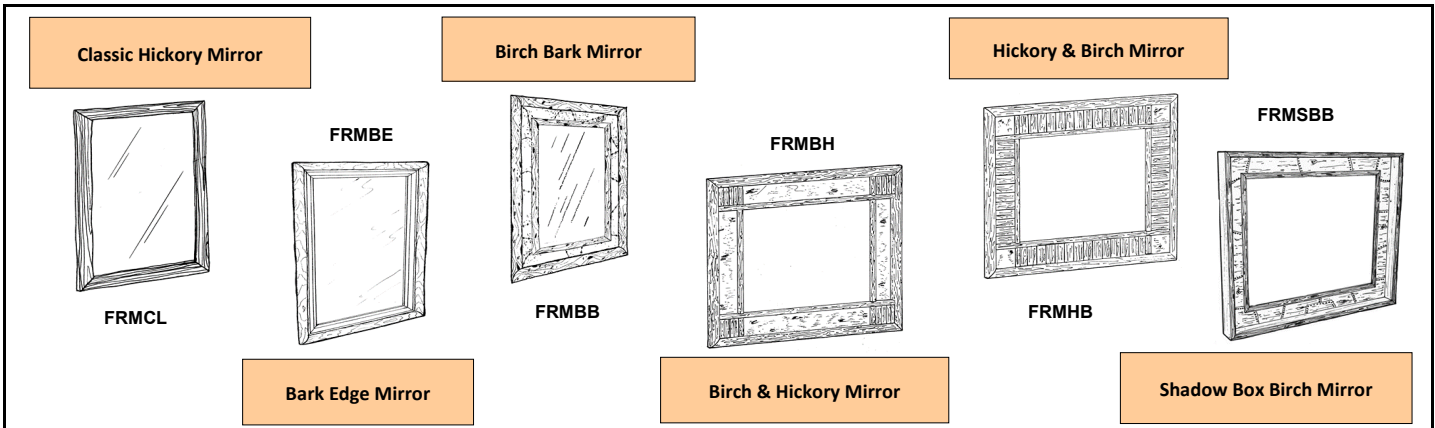

Accessories - Mirrors

Item Name	Item Number	Inside Dimensions	Outside Dimensions	Mirror Price	Notes & Options
Classic Hickory Frame & Mirror	FRMCL16X20	16 x 20	18 x 22	$395	Any of these mirrors/frames can be hung Portrait or Landscape by simply changing the location of the hanging bracket on the back of the frame. All mirrors and frames include a male/female Z-Bracket/French Cleat for easy hanging
	FRMCL20X24	20 x 24	22 x 26	$396	
	FRMCL24X30	24 x 30	26 x 32	$397	
	FRMCL30X40	30 x 40	32 x 42	$398	
	FRMCL18X48	18 x 48	20 x 50	$399	
Bark Edge Frame & Mirror	FRMBE16X20	16 x 20	24 x 28	$400	
	FRMBE20X24	20 x 24	28 x 32	$401	
	FRMBE24X30	24 x 30	32 x 38	$402	
	FRMBE30X40	30 x 40	38 x 48	$403	
	FRMBE18X48	18 x 48	26 x 56	$404	
Birch Bark Frame & Mirror	FRMBB16X20	16 x 20	24 x 28	$405	
	FRMBB20X24	20 x 24	28 x 32	$406	
	FRMBB24X30	24 x 30	32 x 38	$407	
	FRMBB30X40	30 x 40	38 x 48	$408	
	FRMBB18X48	18 x 48	26 x 56	$409	
Birch & Hickory Frame & Mirror	FRMBH16X20	16 x 20	26 x 30	$410	
	FRMBH20X24	20 x 24	30 x 34	$411	
	FRMBH24X30	24 x 30	34 x 40	$412	
	FRMBH30X40	30 x 40	40 x 50	$413	
	FRMBH18X48	18 x 48	28 x 58	$414	
Hickory & Birch Frame & Mirror	FRMHB16X20	16 x 20	26 x 30	$415	
	FRMHB20X24	20 x 24	30 x 34	$416	
	FRMHB24X30	24 x 30	34 x 40	$417	
	FRMHB30X40	30 x 40	40 x 50	$418	
	FRMHB18X48	18 x 48	28 x 58	$419	
Shadow Box Birch Frame & Mirror	FRMSBB16X20	16 x 20	23 x 27	$420	
	FRMSBB20X24	20 x 24	27 x 31	$421	
	FRMSBB24X30	24 x 30	31 x 37	$422	
	FRMSBB30X40	30 x 40	37 x 47	$423	
	FRMSBB18X48	18 x 48	25 x 55	$424