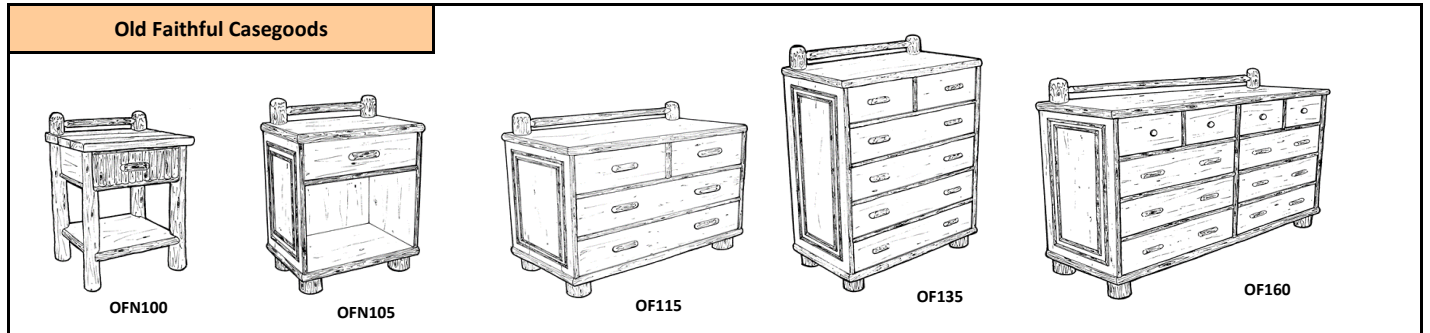

Item Number	Description & Dimensions	OV/PV	PO/PP WV/CV	PW/PC AB/PB	Notes & Options
OFN100	Old Faithful Nightstand 22W x 18D x 28H	$567	$621	$732	Old Faithful Casegoods are available with birch bark, herringbone cane or cowhide accents upon request. Call for pricing.
OFN105	Old Faithful Bedside Chest 25W x 16D x 30H	$511	$558	$660	
OF115	Old Faithful 3-Drawer Dresser 43W x 21D x 30H	$1,247	$1,628	$1,799	
OF135	Old Faithful 5-Drawer Chest 32W x 21D x 46H	$1,423	$2,124	$2,336	
OF160	Old Faithful Mule Chest 64W x 21D x 38H	$2,011	$2,617	$2,885	

OV=Oak Veneer WV=Walnut Veneer	PV=Pine Veneer CV=Cherry Veneer	PC=Solid Cherry PP=Solid Pine	PO=Solid Oak PW=Pioneer(solid) Walnut	AB=Aged Barnwood PB=Pioneer Barnwood	WAL=Live Edge Walnut CHY=Live Edge Cherry