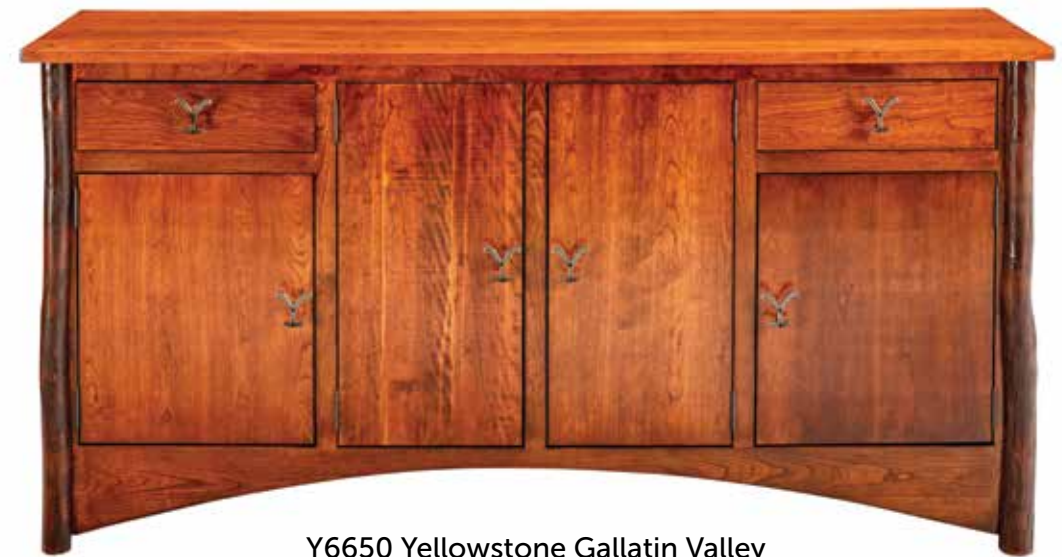

Y6040-D	30" Top	30H x 30W x 30D
Y6041-D	36" Top	30H x 36W x 36D
Y6042-D	42" Top	30H x 42W x 42D
Y6043-D	48" Top	30H x 48W x 48D

Yellowstone Gallatin Valley Round Pub Table

Y6040-P	30" Top	36H x 30W x 30D
Y6041-P	36" Top	36H x 36W x 36D
Y6042-P	42" Top	36H x 42W x 42D
Y6043-P	48" Top	36H x 48W x 48D

Yellowstone Gallatin Valley Round Bar Table

Y6040-B	30" Top	42H x 30W x 30D
Y6041-B	36" Top	42H x 36W x 36D
Y6042-B	42" Top	42H x 42W x 42D
Y6043-B	48" Top	42H x 48W x 48D

GALLATIN VALLEY | DINING ROOM

**Y6650 Yellowstone Gallatin Valley
2 Drawer 4 Door Sideboard**

4 drawers; 2 doors; 1 adjustable shelf behind
center doors; 1 stationary shelf
33H x 72W x 18D

**Y6751-F Yellowstone Gallatin Valley
Spindle Arm Chair with Fabric Seat**
43H x 20W x 20D

**Y6751-H Yellowstone Gallatin Valley
Spindle Arm Chair with Cowhide Seat**
43H x 20W x 20D
(shown above)

**Y6751-L Yellowstone Gallatin Valley
Spindle Arm Chair with Leather Seat**
43H x 20W x 20D

**Y6750-F Yellowstone Gallatin Valley
Spindle Side Chair with Fabric Seat**
43H x 20W x 20D

**Y6750-H Yellowstone Gallatin Valley
Spindle Side Chair with Cowhide Seat**
43H x 20W x 20D