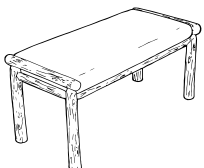

oldhickory.com

2023

Dining Bench

DINEBEN40

Dining Bench
DINEBEN40-RB-RF-UP

40W x 18D x 18H

**Shown with upholstered seat but available
with any options. Ask about custom sizes.**

oldhickory.com

2023

Butte Bench

BTEBEN

Butte Bench
BTEBEN-RB-PF-UP
45W x 17D x 17H
Requires 1.00 yard of COM

oldhickory.com
2023

357 Bench

357BENCH

357 Bench