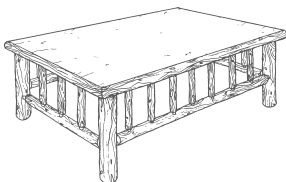

Shown with pine veneer top, but available with other options.

oldhickory.com

2023

Big Country Coffee Table

BC200T

Big Country Coffee Table

BC200T-RB-PF-OV

44W x 30D x 18H

Matching End Table and Sofa Table also available.

oldhickory.com

2023

Big Country Sofa Table

BC300T

Big Country Sofa Table

BC300T-RB-PF-PV

60W x 18D x 30H