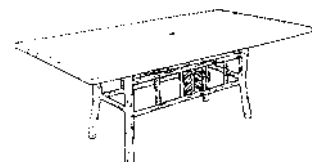

Smoky Mountain Tables

SM901/911

**Smoky Mountain
Small Dining Table**
SM901-RB-CF-42S-CED
42W x 42D x 30H
Sizes: 36", 42", and 48"
Shapes: Round (R) or
Square (S)

**Smoky Mountain
Large Dining Table**
SM911-RB-RF-78S-CED
78W x 42D x 30H
Sizes: 69L x 36D and 78L x 42D
Shapes: Racetrack (R) and
Rectangular (S)

oldhickory.com

2023