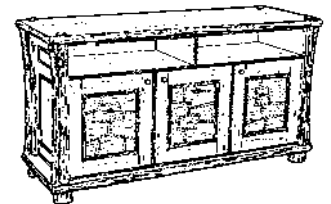

oldhickory.com

2023

Old Timber Sofa and Console Table

OT203/OT204

Old Timber Media Console Table

OT204-CLR

60W x 16D x 30H

2.5" Thick Top