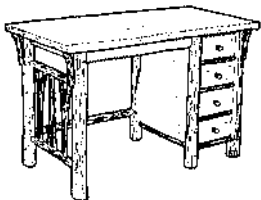

oldhickory.com

2023

North Fork Fly-Tying Desk & Hutch

NF142D/H

North Fork Fly-Tying Desk & Hutch

NF142D/H-RB-RF-PV

48W x 8D x 16H

10 Drawers