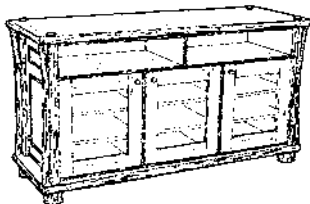

oldhickory.com

2023