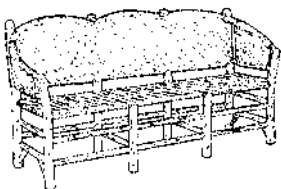

BW39C

Bearwallow Chair

BW39C-TB-CF-PS-AOC

29W x 26D x 39H

Seat: 20W x 19D x 17H

oldhickory.com

2023

Lolo Folding Sling Chair

LOLO

Lolo Folding Sling Chair

LOLO-TB-CF-SLING

Open: 21W X 31D X 32H

Seat: 21W X 5D X 48H

oldhickory.com

2023

No. 120 Vintage Settee

120S72

No.120 Vintage 3-Seat Settee

120S72-RB-PF-OC-OC

76W x 28D x 36H

Shown with Open Cane Seat and Back, but
available with any seat and back option.

oldhickory.com

2023

Hoop Settee