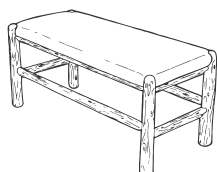

oldhickory.com

2023

Dining Bench

DINEBEN40

Dining Bench
DINEBEN40-RB-RF-UP

40W x 18D x 18H

**Shown with upholstered seat but available
with any options. Ask about custom sizes.**

oldhickory.com