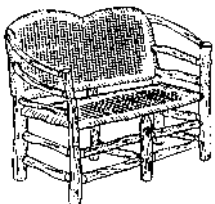

Hoop Settee

140S45

Hoop Settee

140S45-RB-PF-WS-WS

57W x 27D x 36H

Seat: 45W x 20D x 17H

Available with any of the woven options
or with any fabric/leather

oldhickory.com

2023