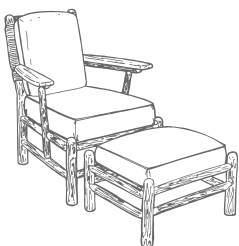

Original Grove Park Lounge Chair & Ottoman

GPL100/150

Original Grove Park Chair

GPL100-RB-PF

31W x 36D x 36H

Seat: 22W x 24D x 19H

(Fabric shown is discontinued)

Original Grove Park Ottoman

Chair: 30W x 32D x 30H

Seat: 24W x 22D x 18H

Available in any fabric or leather

oldhickory.com

2023

Bearwallow Lounge Chair & Ottoman

BW101/109

Bearwallow Lounge Chair & Ottoman

BW101-RB-CF

BW109-RB-CF

Chair Overall: 31W x 34D x 39H

Seat: 22W x 24D x 18H

Ottoman: 25W x 21D x 16H

**Antique Open Cane Weave is Standard
(Kidney pillow sold separately)**

oldhickory.com

2023

Butte Chair & Ottoman

BTE101/109

Butte Chair & Ottoman

BTE101-TB-CF

Not pictured: Butte Ottoman - BTE109

Chair: 30W x 30D x 30H

Seat: 24W x 21D x 20H

Ottoman: 30W x 21D x 18H