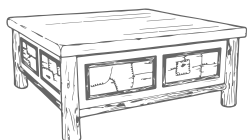

WL200-RB-RF-PP

42W x 42D x 18H

Locked Storage is Standard

Woodland Coffee Table

Table

WL201-TB-RF-PP

54W x 30D x 18H

Includes Woven Rawhide Shelf