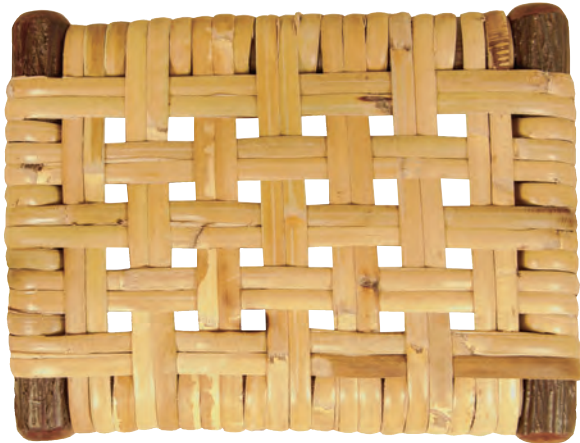

Open Cane Weaves

Open Weave Rattan Cane uses the strongest 3/8" rattan cane available. Antique Finish available. Can be used for **covered porch** or **indoor** furniture.

Open Cane (OC)

Antique Open Cane (AOC)

Vintage Weaves

This 1/2" wide pine-pulp material has been used by Old Hickory since the 1930's. Woven in a herringbone pattern gives an authentic rustic look and comfort.

Vintage Weave (VW)

Antique Vintage Weave (AVW)