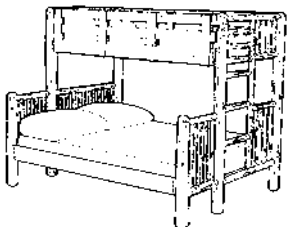

Bunk Bed Ladder Location (Please Specify)