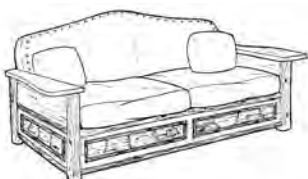

Woodland Sofa

WL103-RB-RF-PP

84W x 40D x 39H

S: GR10/Legacy-03

B: Gr30/Campground-02

18" Pillows: Gr30/Timber Ridge-01

Sleeper Sofa Available (WL103S)

oldhickory.com

2023