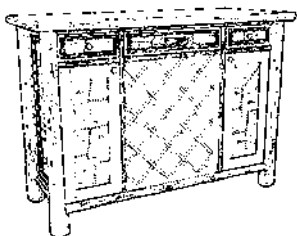

Wine Bar with Birch Accents

WB701-TB-RF-PP

48W x 21D x 34H

Available with all finish options and wood species. "Live Edge" Walnut top is available and Ekhorn Knobs/Pulls are also available.