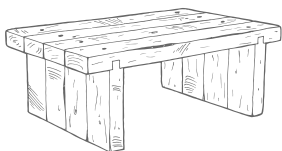

oldhickory.com

2023

Old Timber Coffee Table

OT202

Old Timber Coffee Table

OT202-CLR

48W x 30D x 18H

3" Thick Top