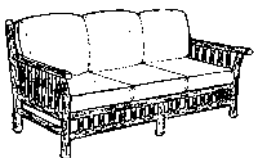

AV103-RB-HF

Overall: 79W x 38D x 36H

Seat: 72W x 24D x 20H

Also available is the Asheville
Loveseat - AV102

Overall: 55W x 38D x 36H

Seat: 48W x 24D x 20H

oldhickory.com

2023

Asheville Chair & Ottoman

AV101/109

Asheville Chair & Ottoman

AV101-RB-AF & AV109-RB-AF

Chair: 32W x 38D x 36H

Seat: 24W x 22D x 20H

Ottoman: 29W x 21D x 18H

oldhickory.com