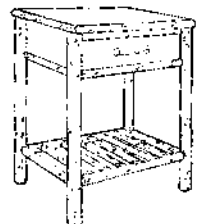

Nightstands with Spoke Shelf

OH100/OH101

**Small Nightstand with
Spoke Shelf**

OH100

Finish Shown RB-PF-PV

25W x 19D x 22H

**Tall Nightstand with
Spoke Shelf**

OH101

Finish Shown RB-RF-OV

25W x 19D x 28H

oldhickory.com

2023