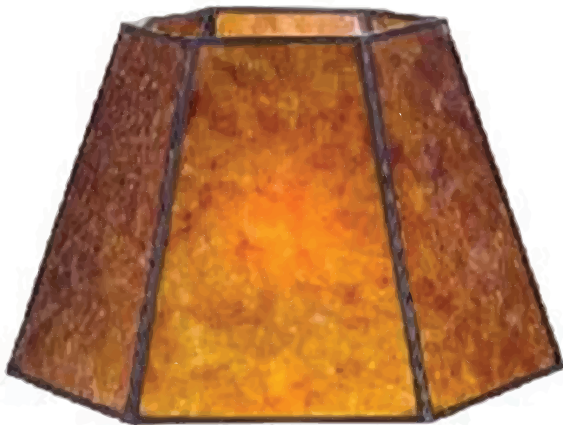

oldhickory.com

2023

Shade Options

Laced Buckskin (LB) is a parchment shade

Laced Mocha (LM) is a parchment shade

Mica (MI) is antique amber mica glass with copper foil frames

Hickory Mica (HMI) is Hickory Sapling frame with real amber mica panel