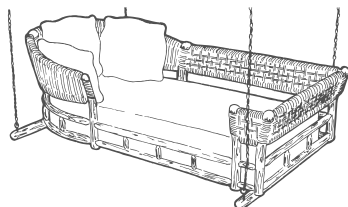

Broadview Swinging Bed

BVSWING

85L x 52D x 27H

Covered porch version includes outdoor finish and 5" thick outdoor cushion inserts.

Customer is responsible for providing and hanging hooks from proper beams or posts. The swing weighs 250 pounds empty, so customer's hooks should be able to withstand 500-1000 pounds.

oldhickory.com

2023