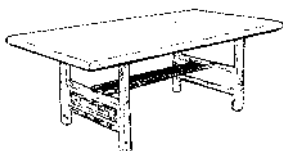

Woodland Trestle Table

WLTR84-RB-RF-PP

42 W x 84L x 30H

Four standard lengths: 84", 96", 108", and 120".

oldhickory.com

2023