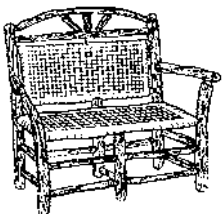

Wagon Wheel Settee

610W45

Wagon Wheel Settee

610W45-RB-RF-UP-UP

52W x 27D x 39H

Seat: 45W x 20D x 17H

Available with any of the woven options or with any fabric/leather

oldhickory.com

2023

Eagle's Nest Chair

EAGLE40

Eagle's Nest Chair

EAGLE40-RB-PF

40W x 33D x 84H

Seat: 36W x 31D x 18H

**Seat Cushion is included, but accent
pillows are sold separately.**