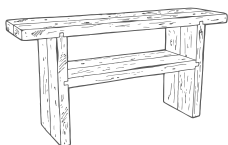

Old Timber Media Console Table

OT204-CLR

60W x 16D x 30H

2.5" Thick Top

Also available is the matching Sofa Table (the same size as Console Table) with only one shelf.

oldhickory.com

2023