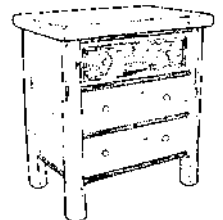

27W x 19D x 30H

Woodland Bedside Chest

WLN105-RB-RF-PP

27W x 19D x 30H

oldhickory.com

2023

Woodland 5-Drawer Chest & Mule Chest

WL135/WL160