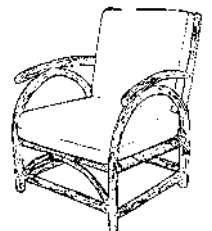

Sun Valley Chair & Ottoman

SV101/109

Sun Valley Chair

& Ottoman

SV101-TB-PF

27W x 34D x 36H

Seat: 24W x 24D x 20H

SV109-TB-PF

24W x 20D x 17H

oldhickory.com

2023