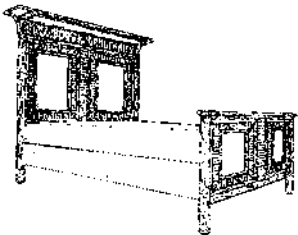

2023

Big Ranch Panel Bed

BR313M

Big Ranch Panel Bed

BR313M-UP-HC

Headboard: 76H - Platform: 36H

Queen: 76W x 90L

King: 92W x 90L