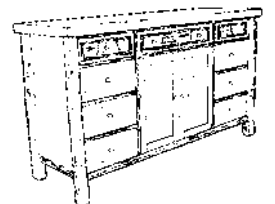

Woodland 5-Drawer Chest & Mule Chest

WL135/WL160

Woodland Mule Chest

WL160-RB-RF-PP

67W x 23D x 38H

Two roll out drawers

Woodland 5-Drawer Chest

WL135-RB-RF-PP

36W x 23D x 48H

oldhickory.com

2023