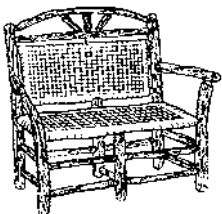

Wagon Wheel Settee

610W45

Wagon Wheel Settee

610W45-RB-PF-OC-SP

52W x 27D x 39H

Seat: 45W x 20D x 17H

Available with any of the woven options or with any fabric/leather

oldhickory.com

2023