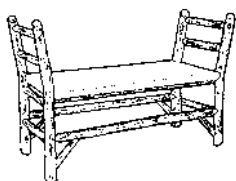

Blue Mountain Lake Bench
BMLBEN-TB-CF-AVW
49W x 18D x 18H
Fabric Shown: Gr20/Vintage Pines-01

oldhickory.com
2023

Grove Park Double Ottoman

GPL255

Grove Park Double Ottoman
GPL255-RB-RF
60W x 21D x 18H
Requires 2.75 yards of COM

oldhickory.com
2023

Bedside Bench

BEDBEN

Bedside Bench **BEDBEN-RB-RF-UP**

42W x 18D x 29H

Seat is 17H

Requires 1.00 yard of COM

**Can be done with upholstered seat as shown above
or any other standard woven options**

oldhickory.com

2023

Dining Bench

DINEBEN40

Dining Bench
DINEBEN40-RB-RF-UP

40W x 18D x 18H

**Shown with upholstered seat but available
with any options. Ask about custom sizes.**

oldhickory.com