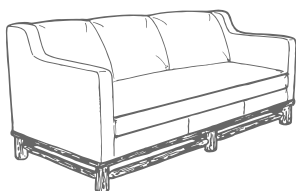

Jenny Lake Sofa

JL103-TB-CF

Overall: 78W x 39D x 35H

Seat: 72W x 22D x 20H

Shown in leather but available in any fabric or leather combination

Jenny Lake Loveseat

JL102-TB-CF

Overall: 62W x 39D x 35H

Seat: 48W x 22D x 20H

Shown in leather but available in any fabric or leather combination

oldhickory.com

2023

Jenny Lake Club Chair & Ottoman

JL101/109

**Shown in Limited Edition
Pendleton Wyeth Trail Blanket,
but available in any fabric or
leather combination**