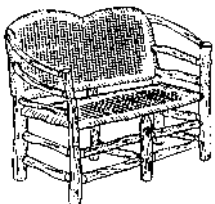

140S45

Hoop Settee

140S45-RB-PF-WS-WS

57W x 27D x 36H

Seat: 45W x 20D x 17H

Available with any of the woven options
or with any fabric/leather

oldhickory.com

2023