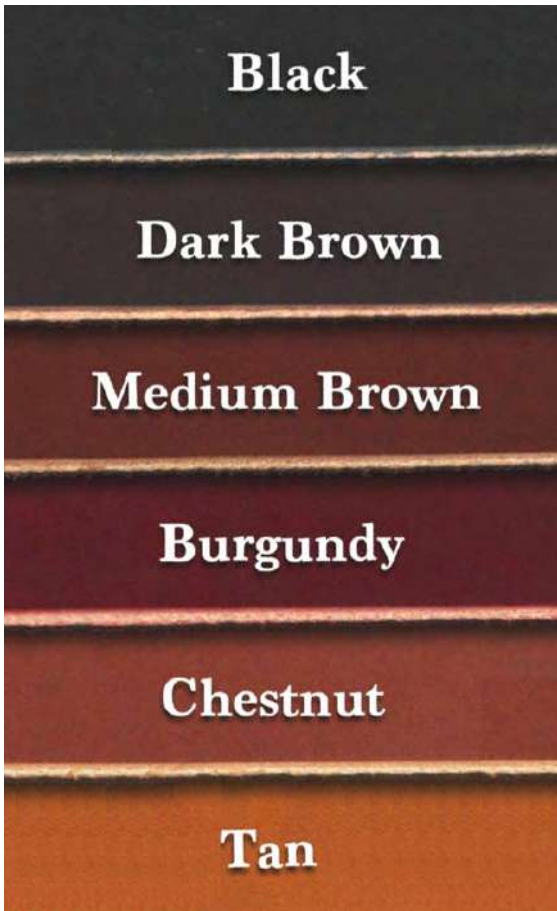

Herringbone Cane (HC)

Antique Cane (AC)

Rawhide

1/2" wide strips of rawhide are woven in an open diamond pattern. A coffee colored stain is standard to give a more aged appearance.

Rawhide (RH)

Saddle Leather

1" wide strips of thick saddle leather are woven in an open pattern. Available in 6 color choices: Black, Dark Brown, Medium Brown, Burgundy, Chestnut, & Tan.

Burgundy Saddle Leather (SL)

Medium Brown Saddle Leather (SL)

Bark Texture & Stain Color Options

**Tahoe Bark - Puritian
Finish (TB-PF)**

**Regular Bark - Puritian
Finish (RB-PF)**

**Tahoe Bark - Americana
Finish (TB-AF)**

**Regular Bark - Americana
Finish (RB-AF)**