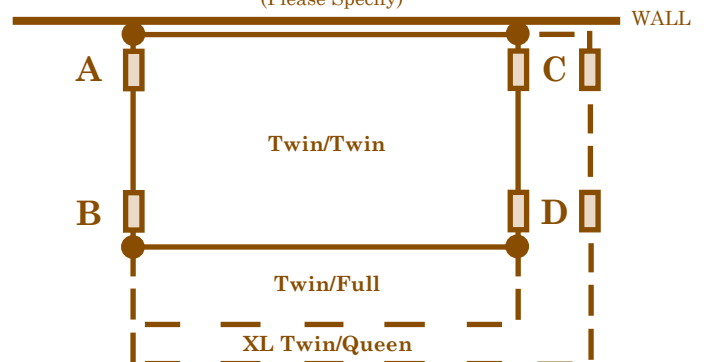

Bunk Bed Ladder Location (Please Specify)