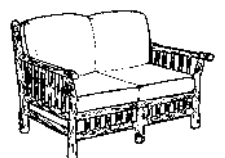

AV103-RB-HF

Overall: 79W x 38D x 36H

Seat: 72W x 24D x 20H

Also available is the Asheville
Loveseat - AV102

Overall: 55W x 38D x 36H

Seat: 48W x 24D x 20H

oldhickory.com

2023